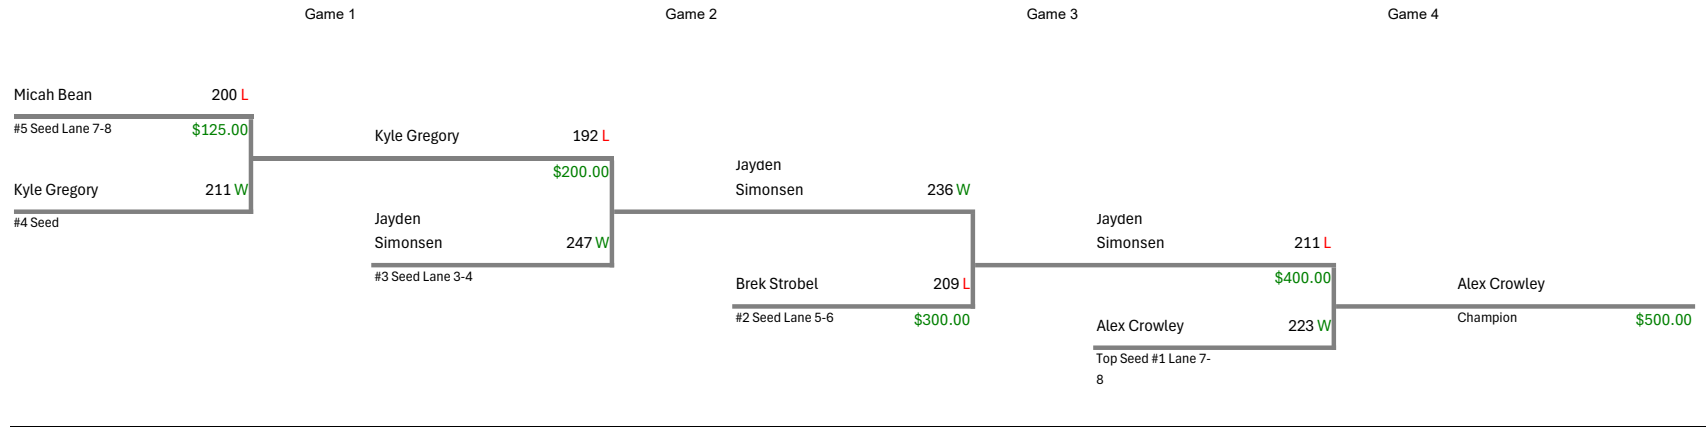

22nd Annual - Jr. RINGIN TEN Sunday Step Ladder - Division A

22nd Annual - Jr. RINGIN TEN Sunday Step Ladder - Division B

22nd Annual - Jr. RINGIN TEN Sunday Step Ladder - Division C