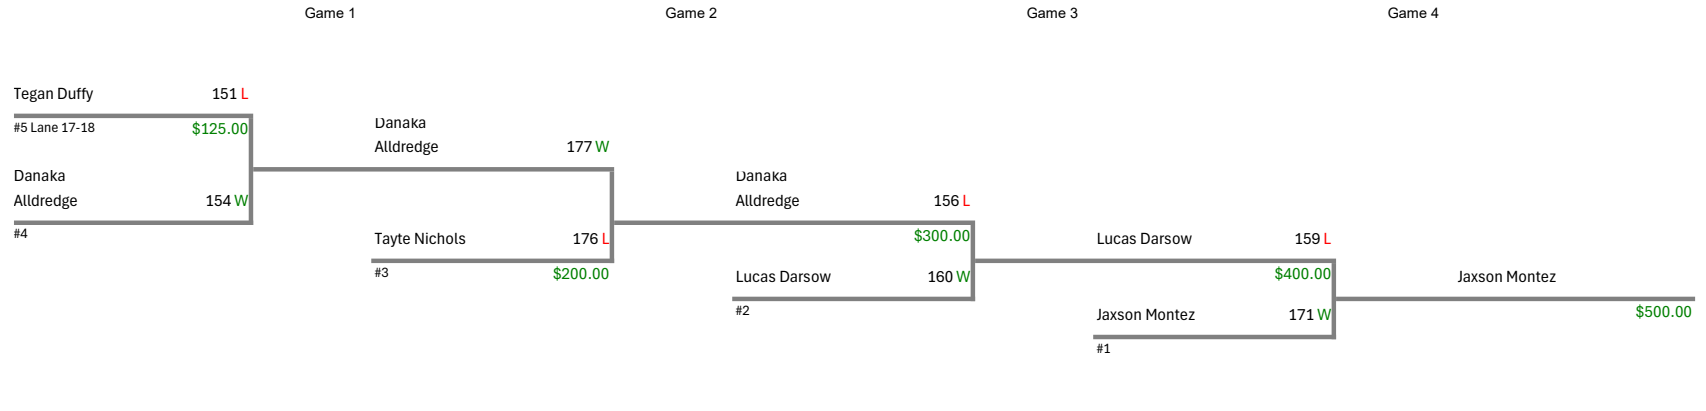

22nd Annual - Jr. RINGIN TEN Sunday Step Ladder - Division A

22nd Annual - Jr. RINGIN TEN Sunday Step Ladder - Division B

22nd Annual - Jr. RINGIN TEN Sunday Step Ladder - Division C